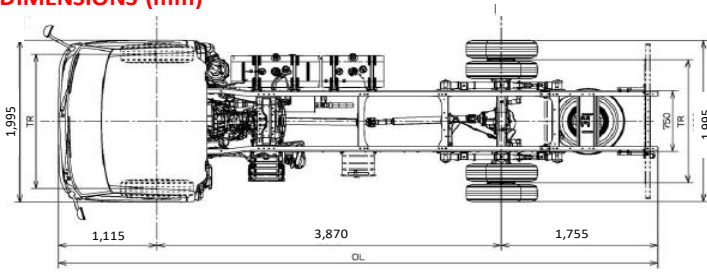

TOYOTA TSUSHO AMERICA, INC.  
**LONG CHASSIS (WIDE)**  
**XZU720R-WKFRK3 (EURO 3)**

**DIMENSIONS (mm)**

**Specifications**

Engine Type	Diesel, 4 cycles, 4 Cylinders, In-Line, Water Cooled
Engine Power	141 PS/(ISO Gross) @ 2,500rpm
Displacement	4,009 cc
Fuel Injection pump	Elec. Control Common Rail
Load Capacity	5.0 Tons
Max. Speed	126 Km/h
Gradeability	44.7%
GVWR	7,500 kgs.
Steering	Power Steering
Service Brakes	Vacuum Assist, Dual Circuit, Hydraulic
Transmission	6 forward + reverse, Overdrive, Synchromesh 1st-6th
Wheelbase	3,870 mm
Recommended Body Length	16 ft.
Tires	7.50R16-12 PR, RIB Type
Warranty	3 Years or 100,000 Kms.