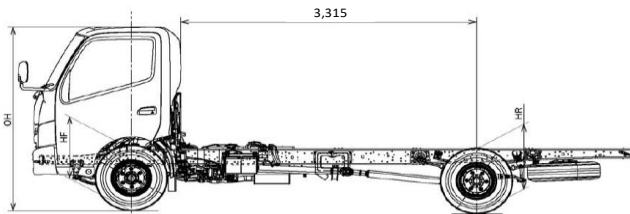

TOYOTA TSUSHO AMERICA, INC.  
**LONG CHASSIS (WIDE)**  
**XZU720R-WKFRK3 (EURO 3)**

**DIMENSIONS (mm)**

**Specifications**

Engine Type	Diesel, 4 cycles, 4 Cylinders, In-Line, Water Cooled
Engine Power	141 PS/(ISO Gross) @ 2,500rpm
Displacement	4,009 cc
Fuel Injection pump	Elec. Control Common Rail
Load Capacity	5.0 Tons
Max. Speed	126 Km/h
Gradeability	44.7%
GVWR	7,500 kgs.
Steering	Power Steering
Service Brakes	Vacuum Assist, Dual Circuit, Hydraulic
Transmission	6 forward + reverse, Overdrive, Synchromesh 1st-6th
Wheelbase	3,870 mm
Recommended Body Length	16 ft.
Tires	7.50R16-12 PR, RIB Type
Warranty	3 Years or 100,000 Kms.